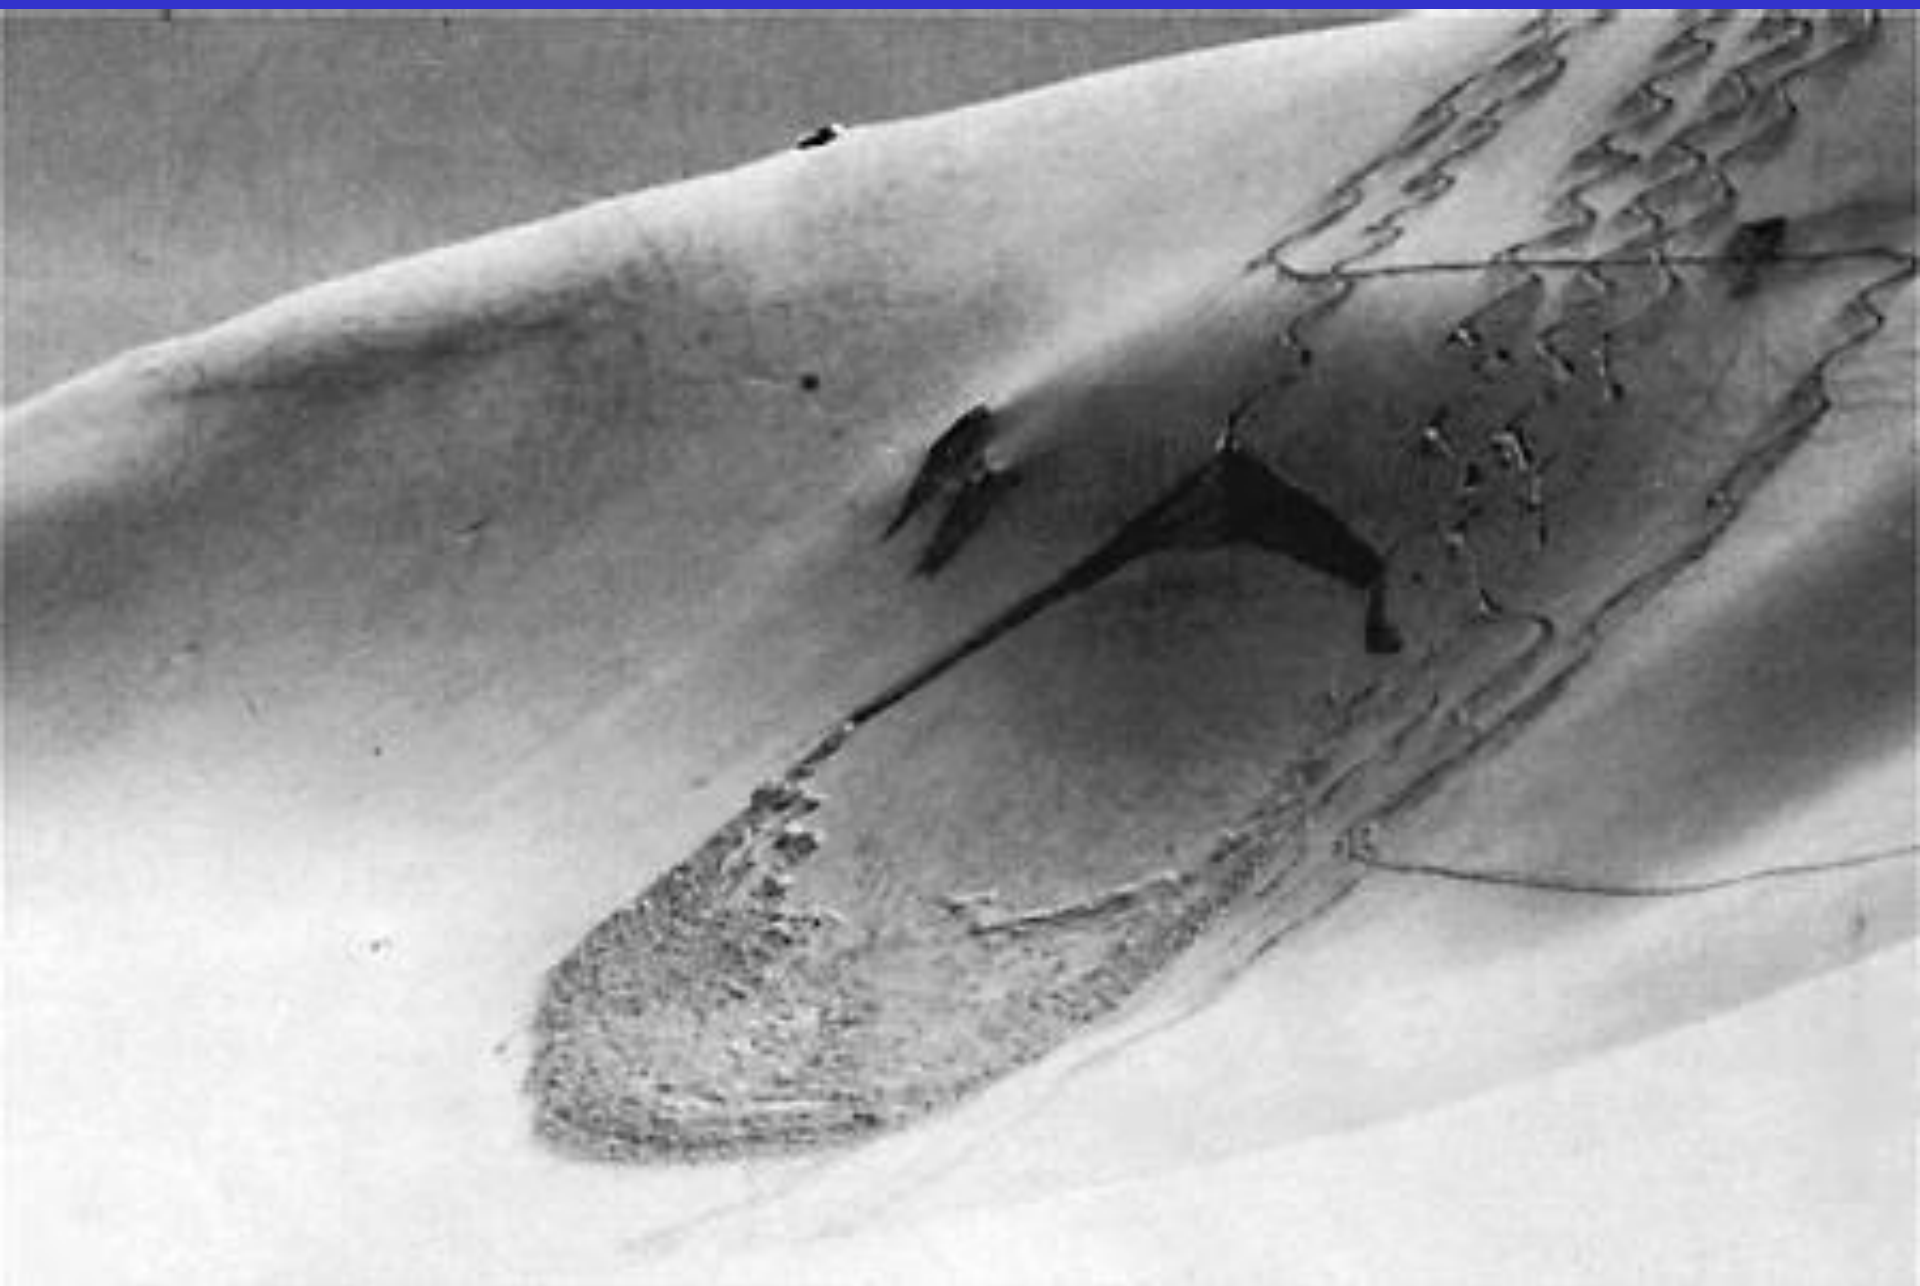

# FOTOGRAFIE DI VALANGHE DAL WEB E PERSONALI

By Beppe Stauder

Lamoille Canyon, Ruby Mountains  
1998, Copyright Joe Royer

© Niedermoser

A huge avalanche rips down Mount Shuksan.

(AP)

ALL RIGHTS RESERVED  
CHRISTIAN ARNAL

X Fundstelle

A wide-angle photograph of a snowy mountain slope under a clear blue sky. Several skiers are visible on the slope, some at the top and others further down. The snow is bright white, and the overall scene is clean and bright. The text is overlaid on the left side of the image in a bold, orange-brown font.