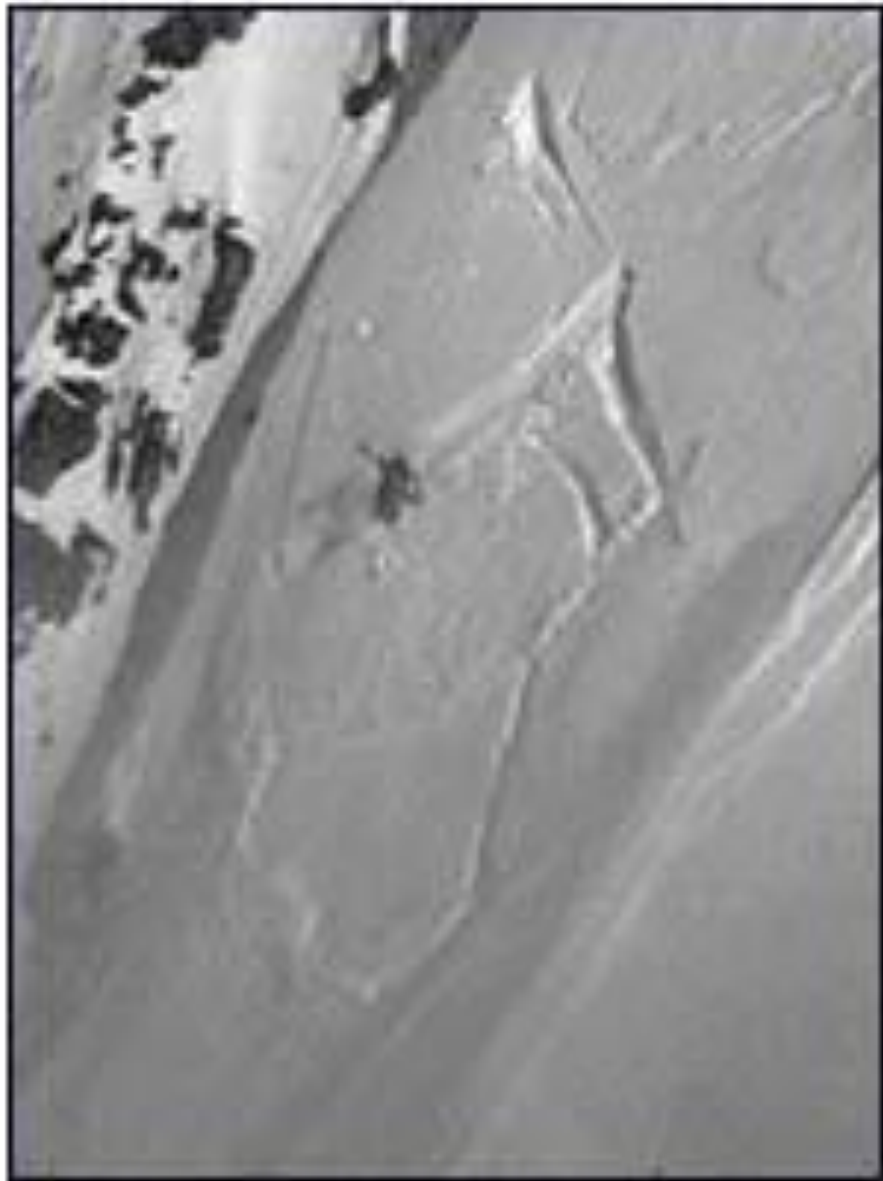

# FOTOGRAFIE DI VALANGHE DAL WEB E PERSONALI

By Beppe Stauder

Lamoille Canyon, Ruby Mountains  
1998, Copyright Joe Royer

© Niedermoser

A huge avalanche rips down Mount Shuksan.

(AP)

ALL RIGHTS RESERVED  
CHRISTIAN ARNAL

X Fundstelle

A wide-angle photograph of a snowy mountain slope under a clear blue sky. Several skiers are visible on the slope, some at the top and others further down. The snow is bright white, and the overall scene is clean and bright. The text is overlaid on the left side of the image in a bold, orange-brown font.