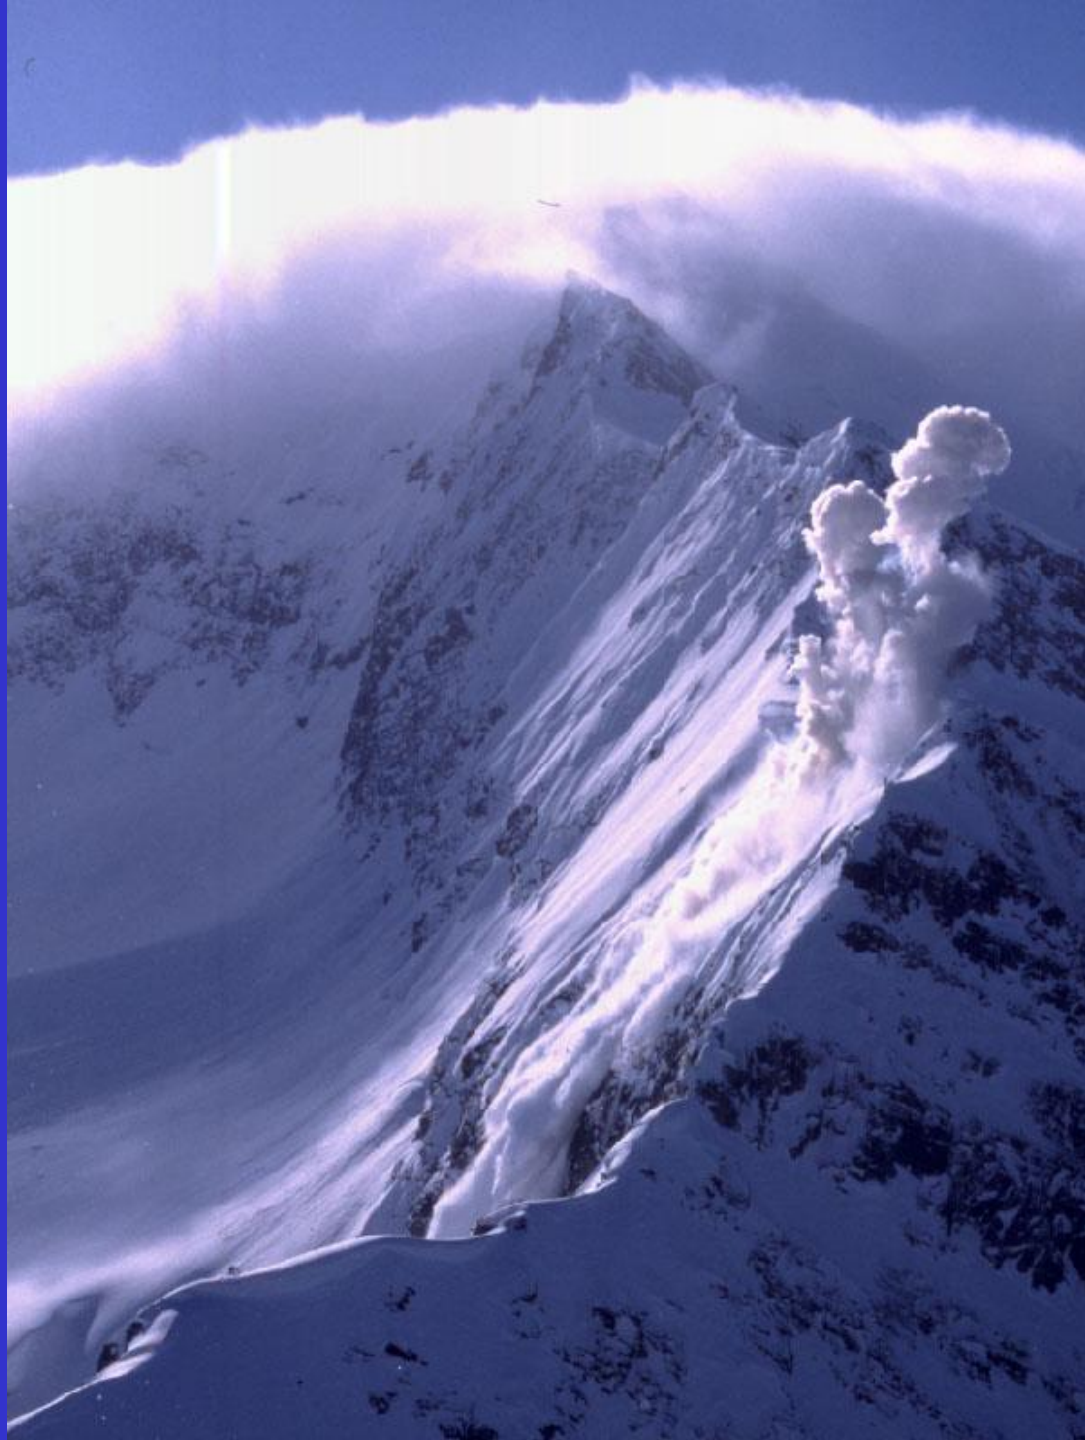

# FOTOGRAFIE DI VALANGHE DAL WEB E PERSONALI

By Beppe Stauder

Lamoille Canyon, Ruby Mountains  
1998, Copyright Joe Royer

© Niedermoser

A huge avalanche rips down Mount Shuksan.

(AP)

ALL RIGHTS RESERVED  
CHRISTIAN ARNAL

X Fundstelle

A wide-angle photograph of a snowy mountain slope under a clear blue sky. Several skiers are visible on the slope, some at the top and others further down. The snow is bright white, and the overall scene is clean and bright. The text is overlaid on the left side of the image in a bold, orange-brown font.