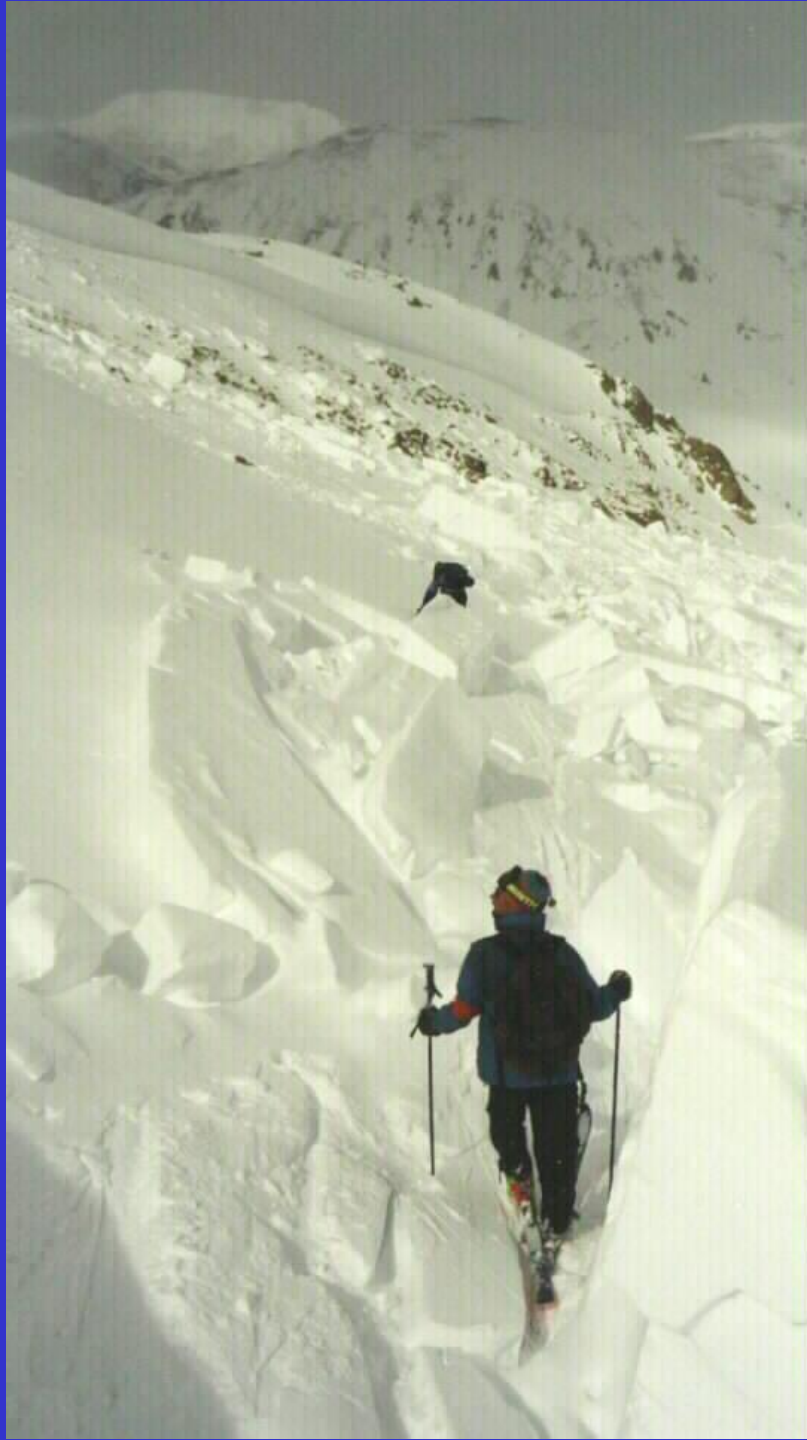

# FOTOGRAFIE DI VALANGHE DAL WEB E PERSONALI

By Beppe Stauder

Lamoille Canyon, Ruby Mountains  
1998, Copyright Joe Royer

© Niedermoser

A huge avalanche rips down Mount Shuksan.

(AP)

ALL RIGHTS RESERVED  
CHRISTIAN ARNAL

X Fundstelle

A wide-angle photograph of a snowy mountain slope under a clear blue sky. Several skiers are visible on the slope, some at the top and others further down. The snow is bright white, and the overall scene is clean and bright. The text is overlaid on the left side of the image in a bold, orange-brown font.