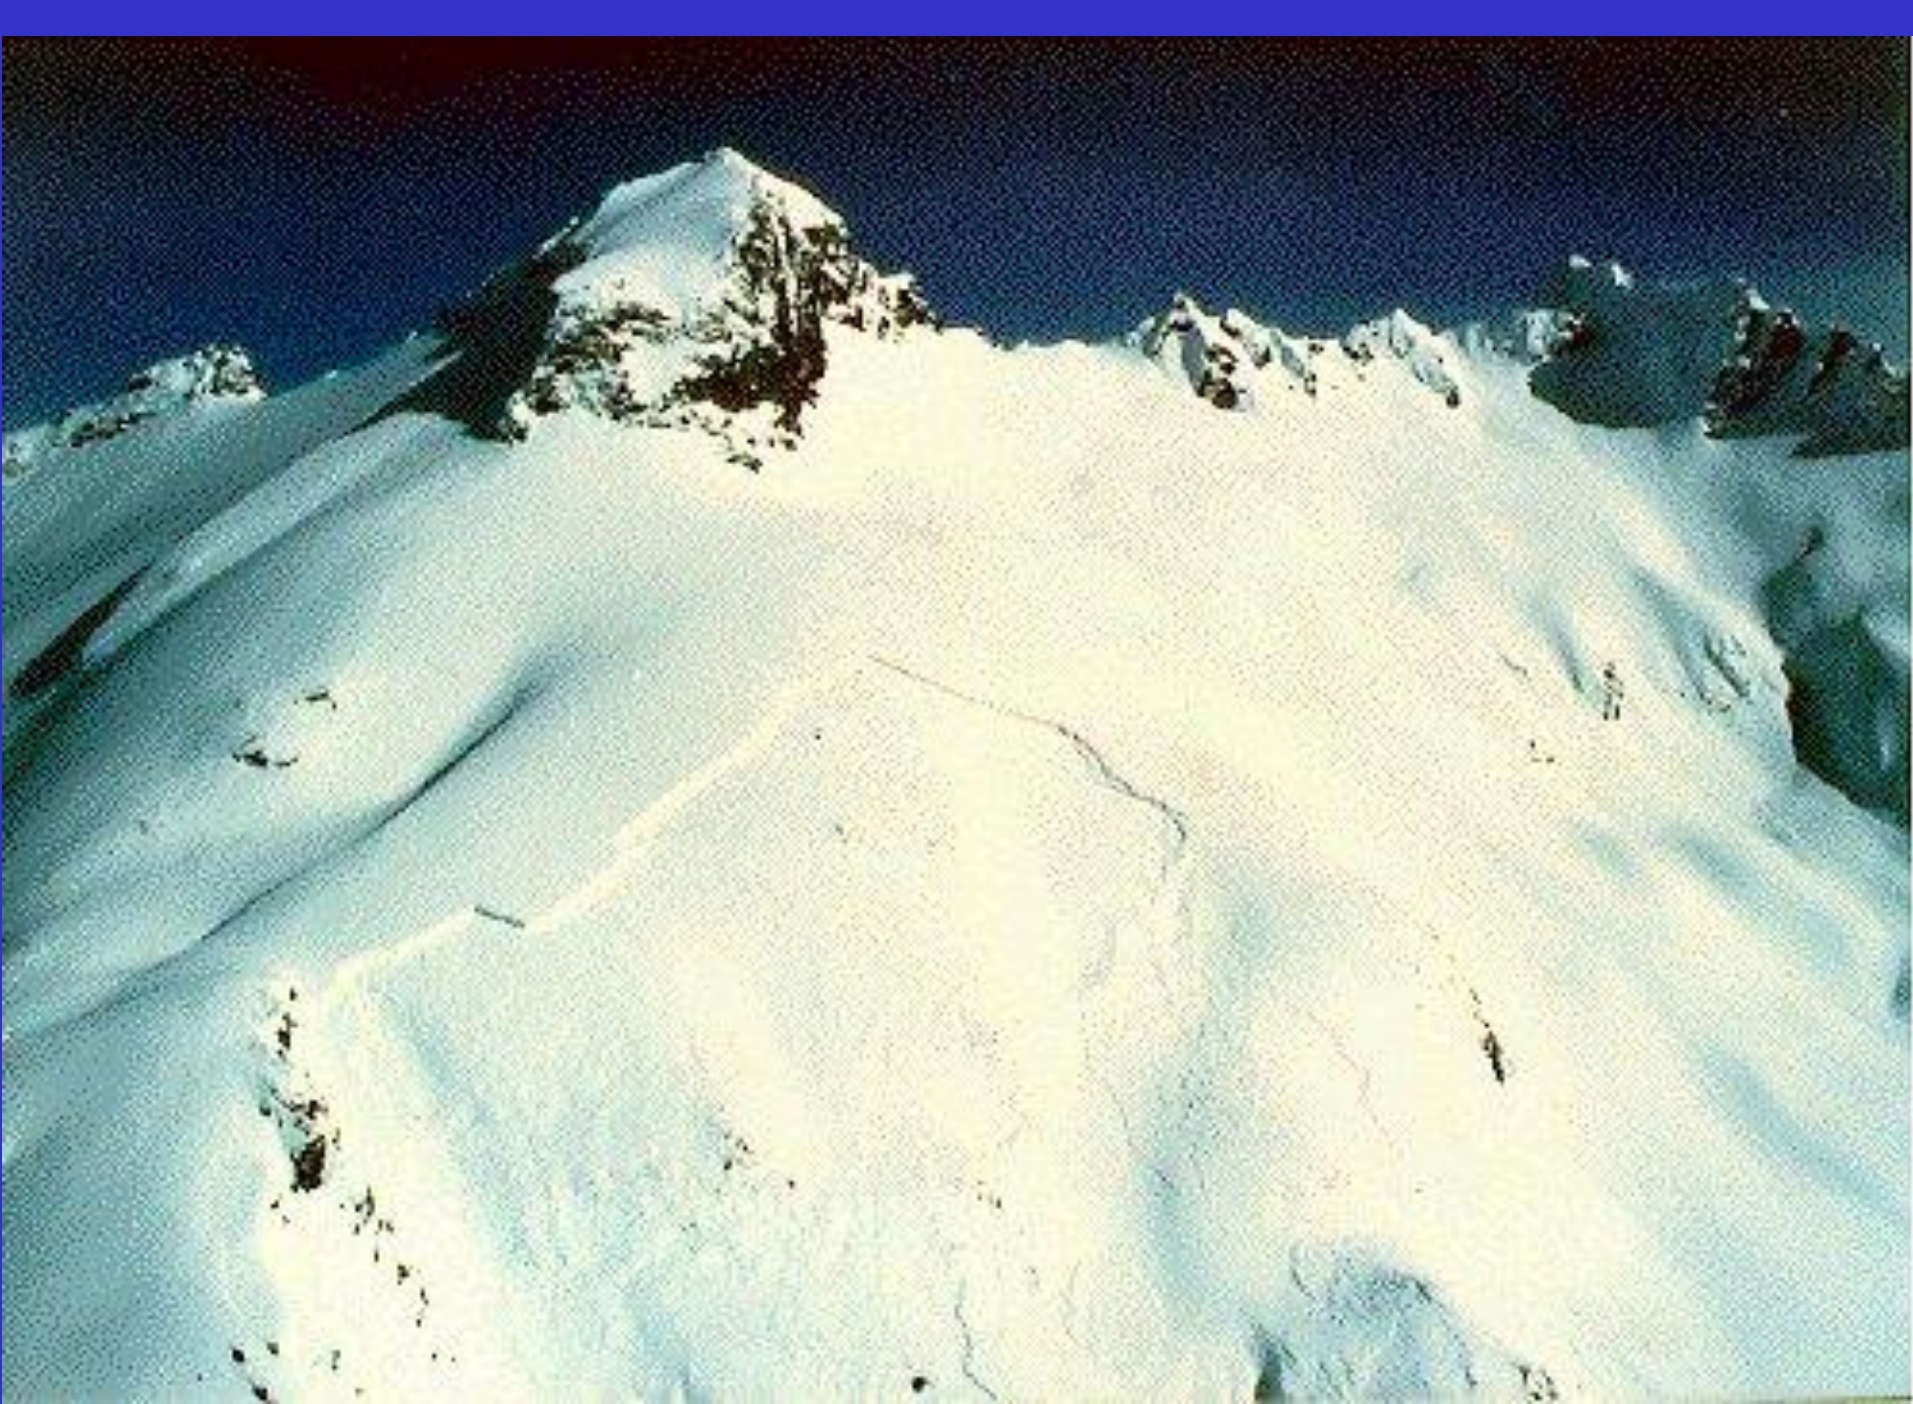

# FOTOGRAFIE DI VALANGHE DAL WEB E PERSONALI

By Beppe Stauder

Lamoille Canyon, Ruby Mountains  
1998, Copyright Joe Royer

© Niedermoser

A huge avalanche rips down Mount Shuksan.

(AP)

ALL RIGHTS RESERVED  
CHRISTIAN ARNAL

X Fundstelle

A wide-angle photograph of a snowy mountain slope under a clear blue sky. Several skiers are visible on the slope, some at the top and others further down. The snow is bright white, and the overall scene is clean and bright. The text is overlaid on the left side of the image in a bold, orange-brown font.